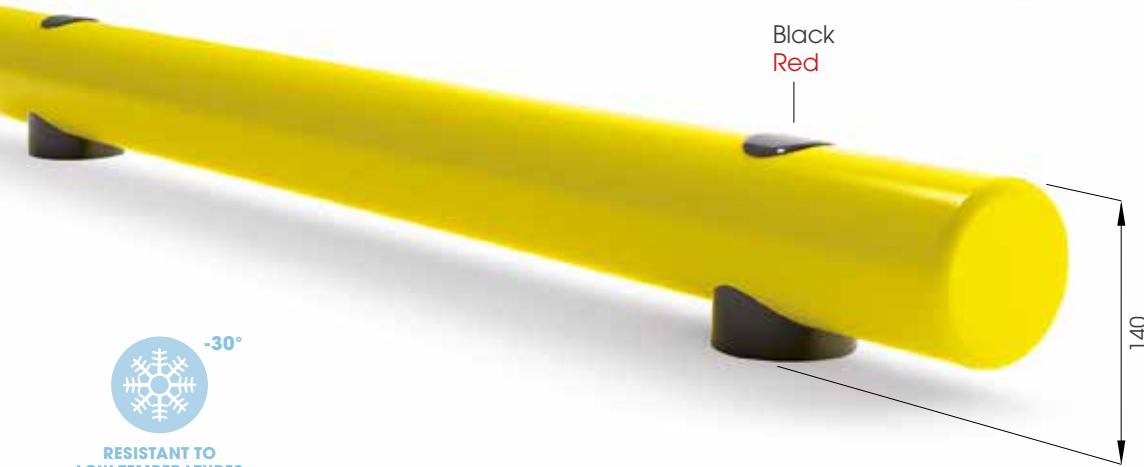

ROD FLOOR 120

**M20
STAINLESS STEEL**

**RF 120 500
1000
1500**

Length **500 / 1000 / 1500 mm**
Packing **unpacked on pallet**
Colour **M**

Equipped with accessories

**RF 120 2000
3000**

Length **2.000 / 3.000 mm**
Packing **unpacked on pallet**
Colour **M**