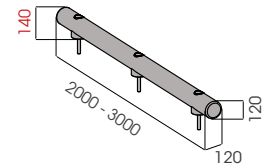

ROD FLOOR 120

**M20
STAINLESS STEEL**

**RF 120 500
1000
1500**

Length **500 / 1000 / 1500 mm**
Packing **unpacked on pallet**
Colour **M**

Equipped with accessories

**RF 120 2000
3000**

Length **2.000 / 3.000 mm**
Packing **unpacked on pallet**
Colour **M**