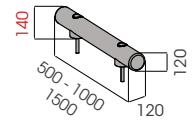

ROD FLOOR 120

**M20
STAINLESS STEEL**

**RF 120 500
1000
1500**

Length **500 / 1000 / 1500 mm**
Packing **unpacked on pallet**
Colour **M**

Equipped with accessories

**RF 120 2000
3000**

Length **2.000 / 3.000 mm**
Packing **unpacked on pallet**
Colour **M**