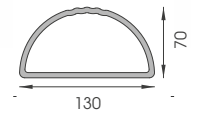

Wall Protection

WALL HUG
 1000
 2000
 3000
 4000

Length 1000/2000/3000/4000
 Packing unpacked
 Colour **M**

WALL BFLEX
 1000
 2000
 3000
 4000

Length 1000/2000/3000/4000
 Packing unpacked
 Colour **M**