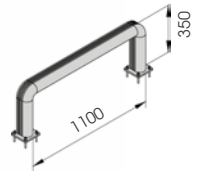

Rack end Barriers

FENCE 90

DIFFERENT
SIZES ON
REQUEST

FAST
AND EASY
TO INSTALL

**M12
GALVANISED STEEL**

FE 90 1100x350

Length **1.100 mm**
Packing **unpacked on pallet**
Colour **B M**

Equipped with accessories

FE 90 2400x350

Length **2.400 mm**
Packing **unpacked on pallet**
Colour **B M**

Equipped with accessories