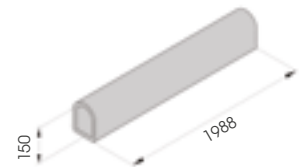

# GRIN 150

**M12  
GALVANISED STEEL**

**GRIN 150 2000**

Length **2000 mm**  
Packing **to be defined**  
Colour **M**

**GRINCO 150**

Packing **to be defined**  
Colour **M**

Equipped with accessories

**GRINT 150**

Packing **to be defined**  
Colour **M**

Equipped with accessories