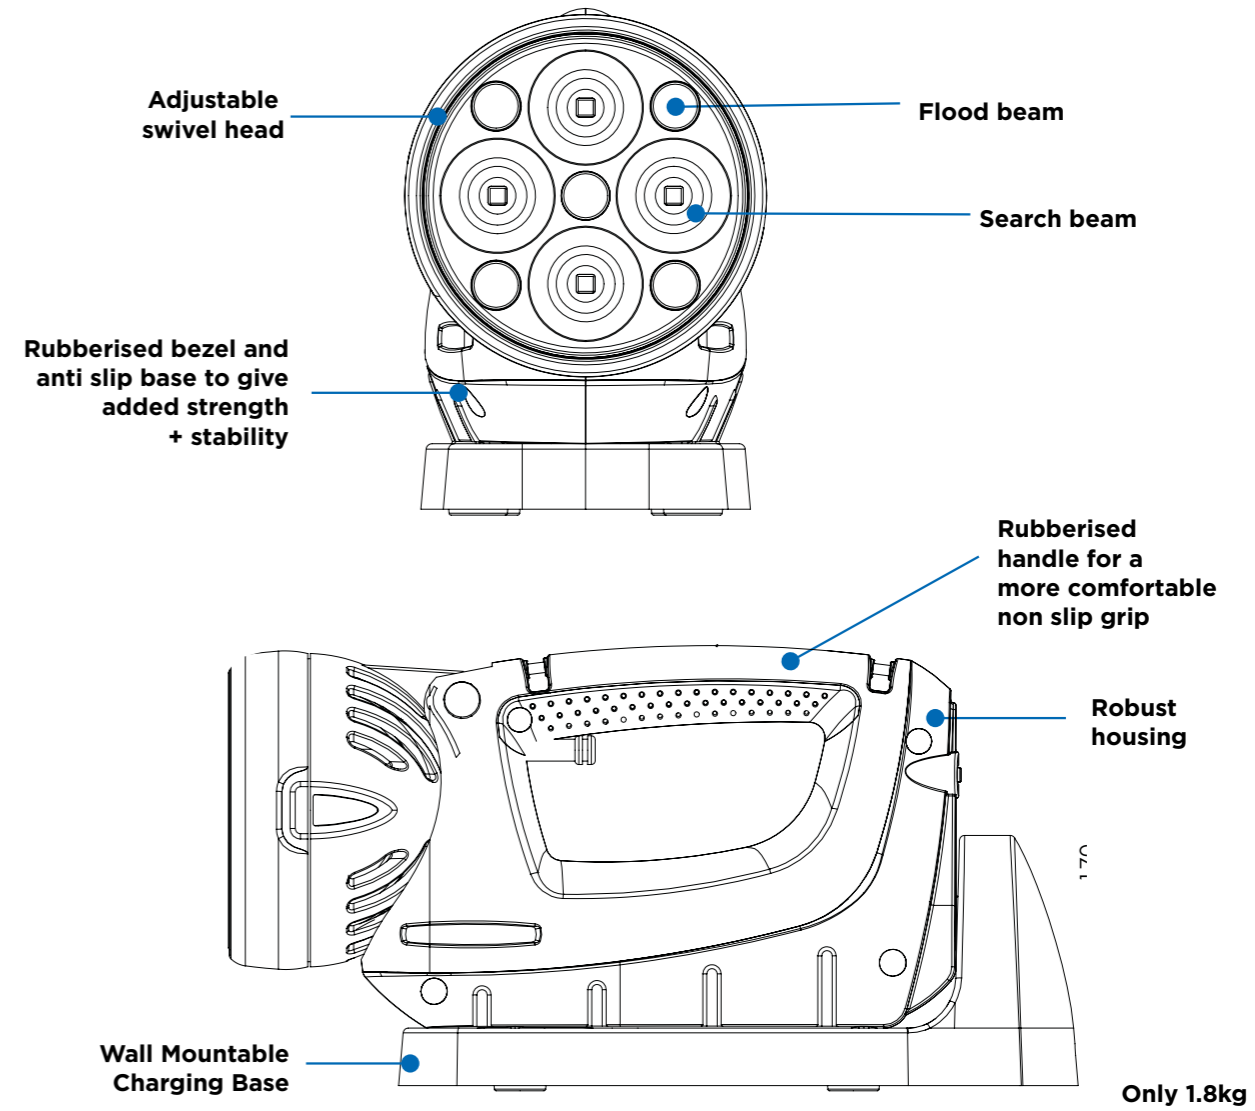

#### KEY FEATURES:

- Light power 12,760 lumens
- Long distance spot beam
- Wide angled flood beam
- 14.8V 10.2Ah Li-ion maintenance free battery
- 9 Light modes with up to 4 hours 30minutes operation
- Swivel head for multiple head angle position
- Battery status and charging indicator
- Wall mountable charging base
- Rubberised handle for comfortable non slip grip
- Rubberised light front and base to give added strength and stability
- One hand operation
- Comfortable shoulder strap
- 6 Hours charging time
- Robust housing
- Anti slip rubberised base with built in stability

Long distance spot beam

Wide angled flood beam

Adjustable swivel head

	BOOST	SEARCH	FLOOD
LIGHT OUTPUT	<b>12,760</b> LUMENS	<b>6,000</b> LUMENS	<b>7,000</b> LUMENS
Beam	<b>1,200</b> METRES		
	<b>1hrs</b> 20min	<b>2hrs</b> 30min	<b>4hrs</b> 30min
RECHARGEABLE LITHIUM BATTERY	IP65 RATING WATERPROOF	CHARGING TIME 6 HRS	DIMENSIONS 280mm x160mm 120mm
			1.8 KG

PRODUCT CODE: NSPROSTAR

Supplied with: AC adaptor, 5-Way charging base and shoulder strap

**Long Distance Searchlight, Ideal For Search + Rescue**

**Wide Angled Floodlight, Ideal For Scenes Of Crime**

Mode		Lumens	Runtime
Boost	Search + Flood Full	12,760	1 hours 20 minutes
Search	Full	6,000	2 hours 30 minutes
Flood	Full	7,000	4 hours 30 minutes