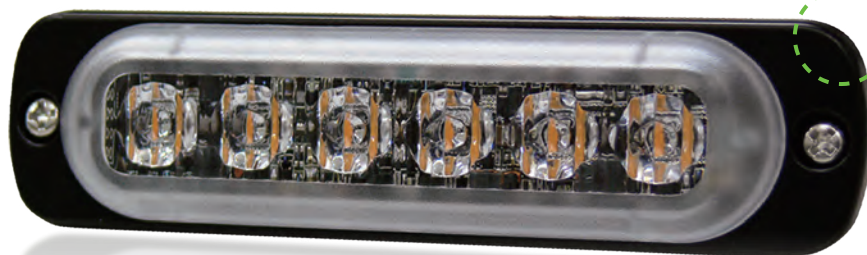

ST6 SuperThin Module

*Thinnest Size
with Greatest Performance!*

ST6 is suitable to mount almost anywhere on a vehicle as needed!

FEATURES

- Super Thin module only 9mm in thickness
- Multi-Voltage : 12-24V
- Built-in flash patterns without an external flasher
- SAE Class 1