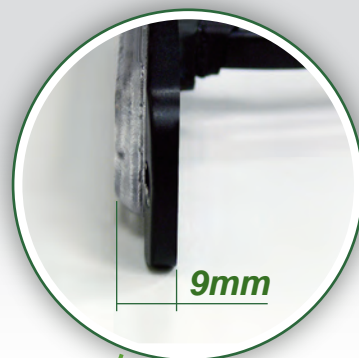

ST6 SuperThin Module

*Thinnest Size
with Greatest Performance!*

ST6 is suitable to mount almost anywhere on a vehicle as needed!

FEATURES

- Super Thin module only 9mm in thickness
- Multi-Voltage : 12-24V
- Built-in flash patterns without an external flasher
- SAE Class 1