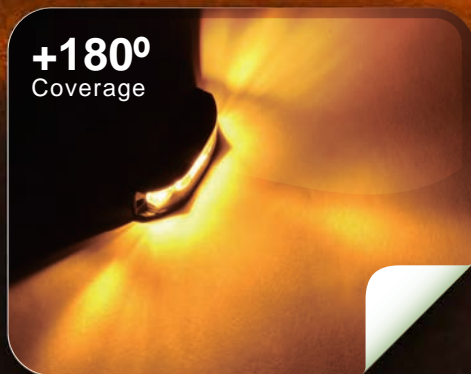

### True 180° coverage that is certified to ECE-R65 wide-angle-effect!

**INTENSE FROM ALL ANGLES!**

Uniquely redesigned optic that is certified to ECE-R65 Wide angle effect Class 1.

Superior light spread that is ideal for intersection warning. Can mount anywhere on the vehicle.

### FEATURES

- True 180° certified wide-angle-effect LED light.
- Built-in 16 selectable flash patterns.
- Multi-Voltage: 12-24VDC.
- ECE R65 (XA1, XB1), ECE R10, IP68.
- Patent Pending.